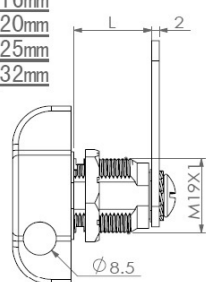

## Description:

Padlockable Cam Lock #300L, 90DG,  $\varnothing 19 \times 25$ mm, CPL, Cam A04, Straight C/E: 40 mm, NO Anti Rotating Plate

## Item number:

14.04.587-5

Units	Box	Carton	HS Code	Barcode
Pcs.	15	150	8301300000	
				5704866469173

L: 16mm  
20mm  
25mm  
32mm

Standard  
fixing hole - metal

Fixing hole - wood

According to Cam model