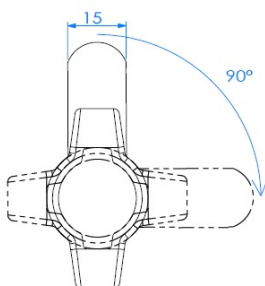

## Description:

Padlockable Cam Lock #300L, 90DG,  $\varnothing 19 \times 25$ mm, CPL, Cam A04, Straight C/E: 40 mm, NO Anti Rotating Plate

## Item number:

14.04.587-5

Units	Box	Carton	HS Code	Barcode
Pcs.	15	150	8301300000	
				5704866469173

L: 16mm  
20mm  
25mm  
32mm

Standard  
fixing hole - metal

Fixing hole - wood

According to Cam model