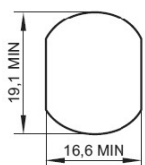

## Description:

Padlockable Cam Lock #300L, 90DG,  $\varnothing 19 \times 25$ mm, CPL, Cam A04, Straight C/E: 40 mm, NO Anti Rotating Plate

## Item number:

14.04.587-5

Units	Box	Carton	HS Code	Barcode
Pcs.	15	150	8301300000	
				5704866469173

L: 16mm  
20mm  
25mm  
32mm

Standard  
fixing hole - metal

Fixing hole - wood

According to Cam model