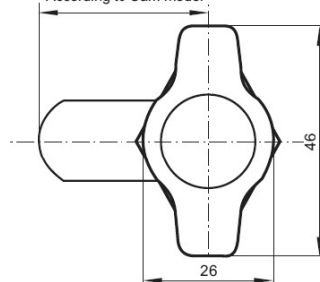

## Description:

Padlockable Cam Lock #300L, 90DG,  $\varnothing 19 \times 25$ mm, CPL, Cam A04, Straight C/E: 40 mm, NO Anti Rotating Plate

## Item number:

14.04.587-5

Units	Box	Carton	HS Code	Barcode
Pcs.	15	150	8301300000	
				5704866469173

L: 16mm  
20mm  
25mm  
32mm

Standard  
fixing hole - metal

Fixing hole - wood

According to Cam model